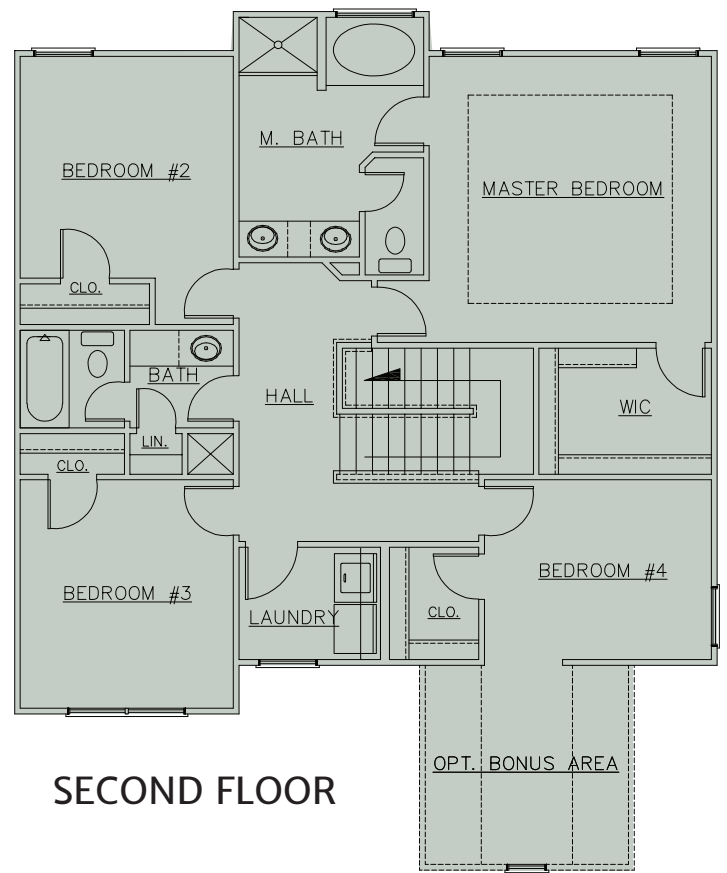

THE ABINGTON

4 Beds | 2.5 Baths
2,138 Sq. Ft.

emchomes.com

*Information is believed to be accurate but is not warranted. Subject to change without notice. Square footage is approximate.

THE ABINGTON

EMChomes
Opening Doors

4 Beds | 2.5 Baths
2,138 Sq. Ft.

emchomes.com

*Information is believed to be accurate but is not warranted. Subject to change without notice. Square footage is approximate.