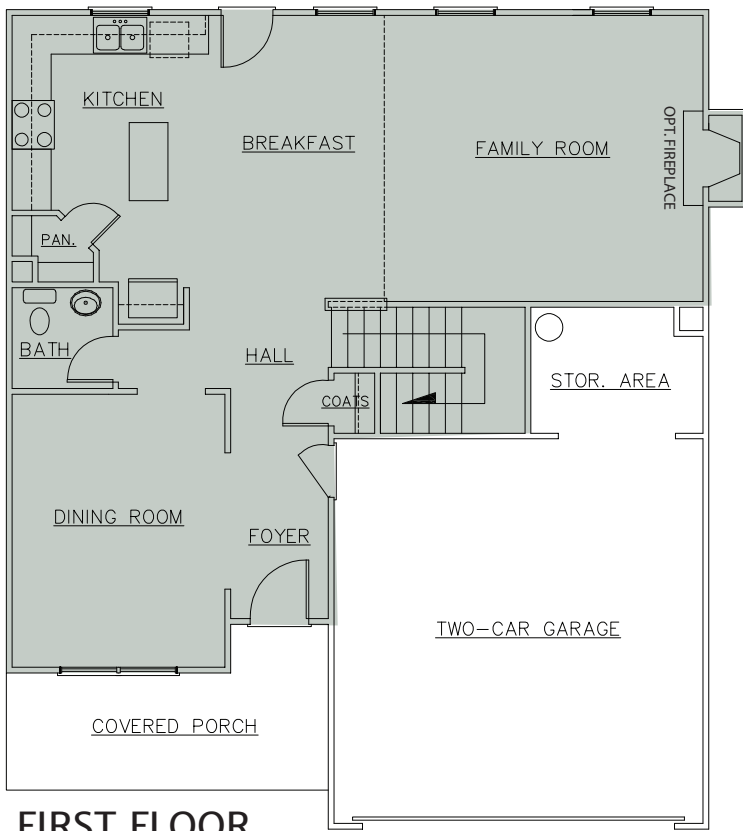

THE ABINGTON

4 Beds | 2.5 Baths
2,138 Sq. Ft.

emchomes.com

*Information is believed to be accurate but is not warranted. Subject to change without notice. Square footage is approximate.

THE ABINGTON

EMChomes
Opening Doors

4 Beds | 2.5 Baths
2,138 Sq. Ft.

emchomes.com

*Information is believed to be accurate but is not warranted. Subject to change without notice. Square footage is approximate.