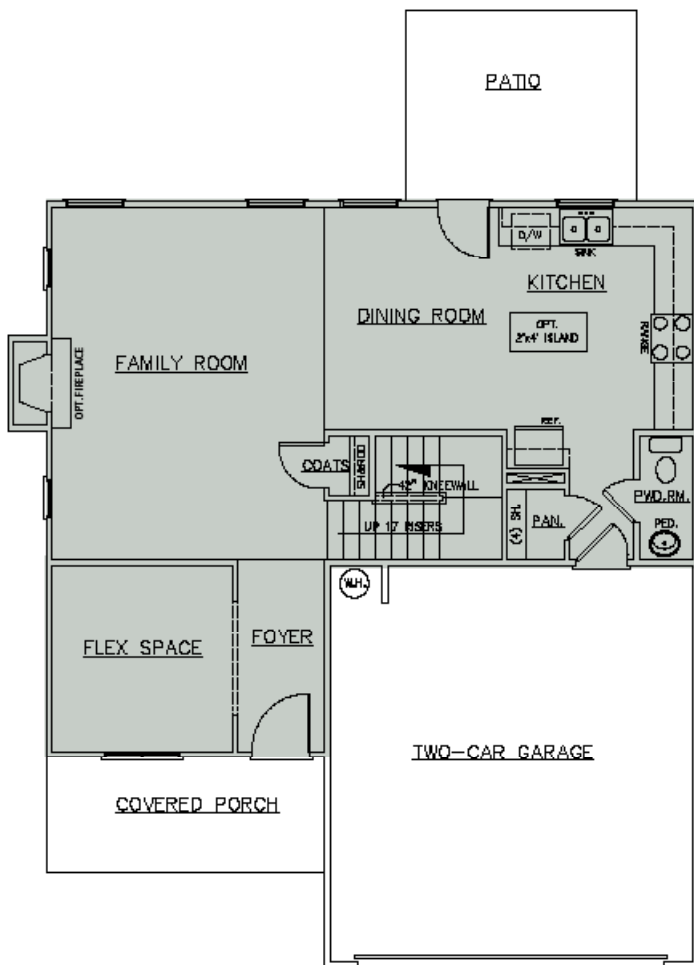

THE IVEY

3 Beds | 2.5 Baths
1,742 Sq. Ft.

emchomesga.com

*Information is believed to be accurate but is not warranted. Subject to change without notice. Square footage is approximate.

THE IVEY

EMChomes
Opening Doors

3 Beds | 2.5 Baths
1,742 Sq. Ft.

emchomesga.com

*Information is believed to be accurate but is not warranted. Subject to change without notice. Square footage is approximate.