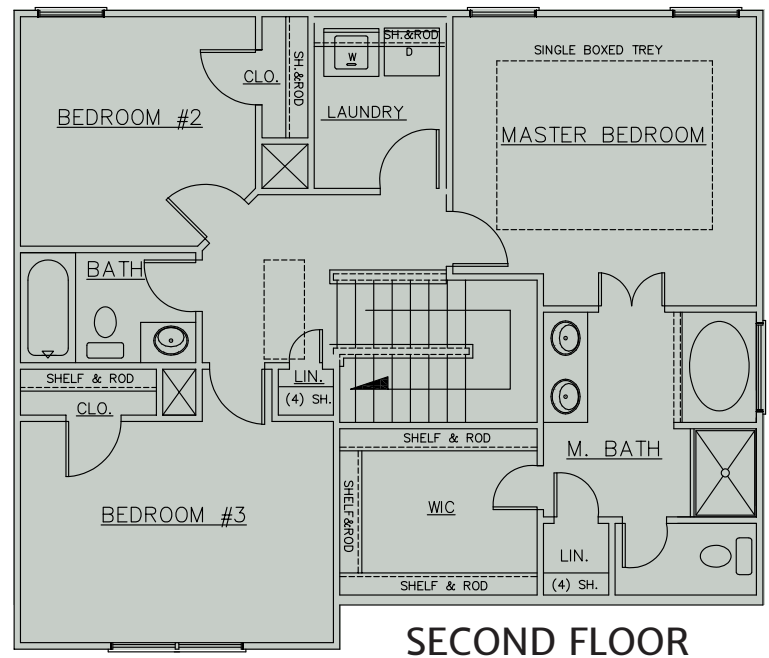

THE IVEY

3 Beds | 2.5 Baths
1,742 Sq. Ft.

emchomesga.com

*Information is believed to be accurate but is not warranted. Subject to change without notice. Square footage is approximate.

THE IVEY

EMChomes
Opening Doors

3 Beds | 2.5 Baths
1,742 Sq. Ft.

emchomesga.com

*Information is believed to be accurate but is not warranted. Subject to change without notice. Square footage is approximate.