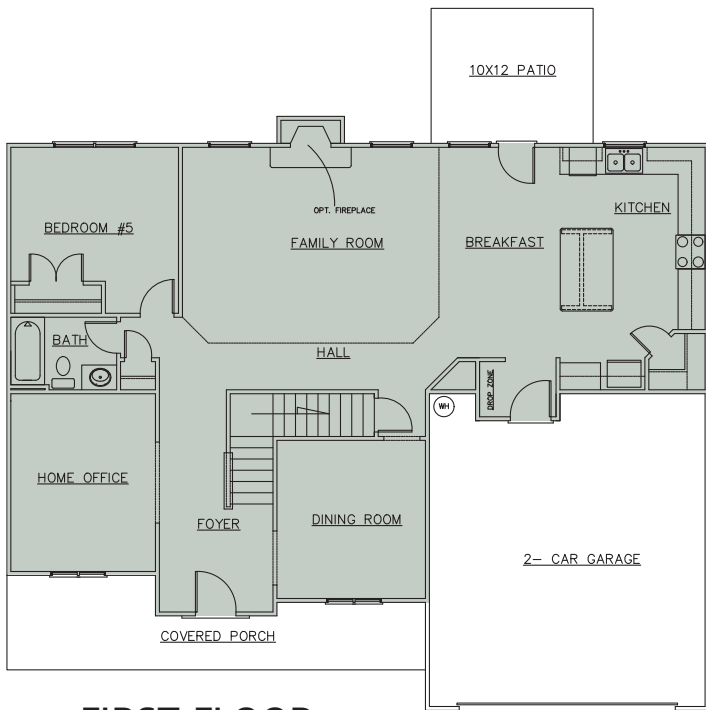

THE GREYSON

5 Beds | 3-4 Baths
3,248 Sq. Ft.

emchomes.com

*Information is believed to be accurate but is not warranted. Subject to change without notice. Square footage is approximate.

THE GREYSON

5 Beds | 3-4 Baths
3,248 Sq. Ft.

FIRST FLOOR

SECOND FLOOR

emchomes.com

*Information is believed to be accurate but is not warranted. Subject to change without notice. Square footage is approximate.