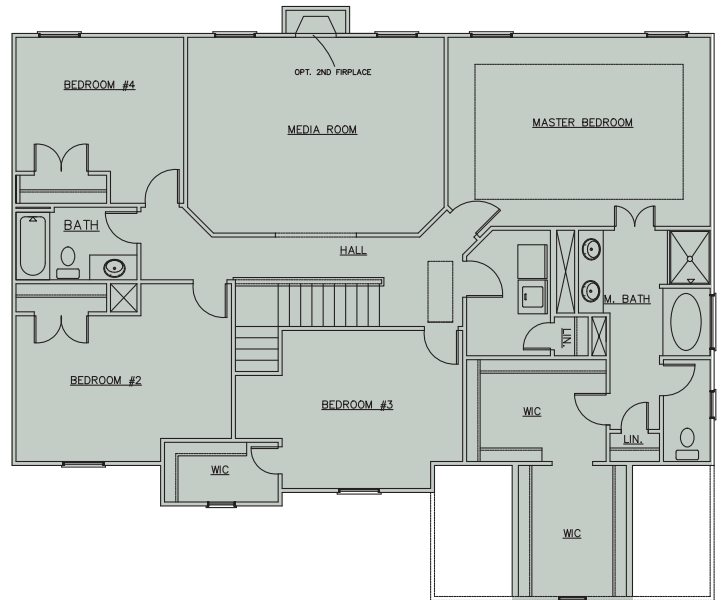

THE GREYSON

5 Beds | 3-4 Baths
3,248 Sq. Ft.

emchomes.com

*Information is believed to be accurate but is not warranted. Subject to change without notice. Square footage is approximate.

THE GREYSON

5 Beds | 3-4 Baths
3,248 Sq. Ft.

FIRST FLOOR

SECOND FLOOR

emchomes.com

*Information is believed to be accurate but is not warranted. Subject to change without notice. Square footage is approximate.