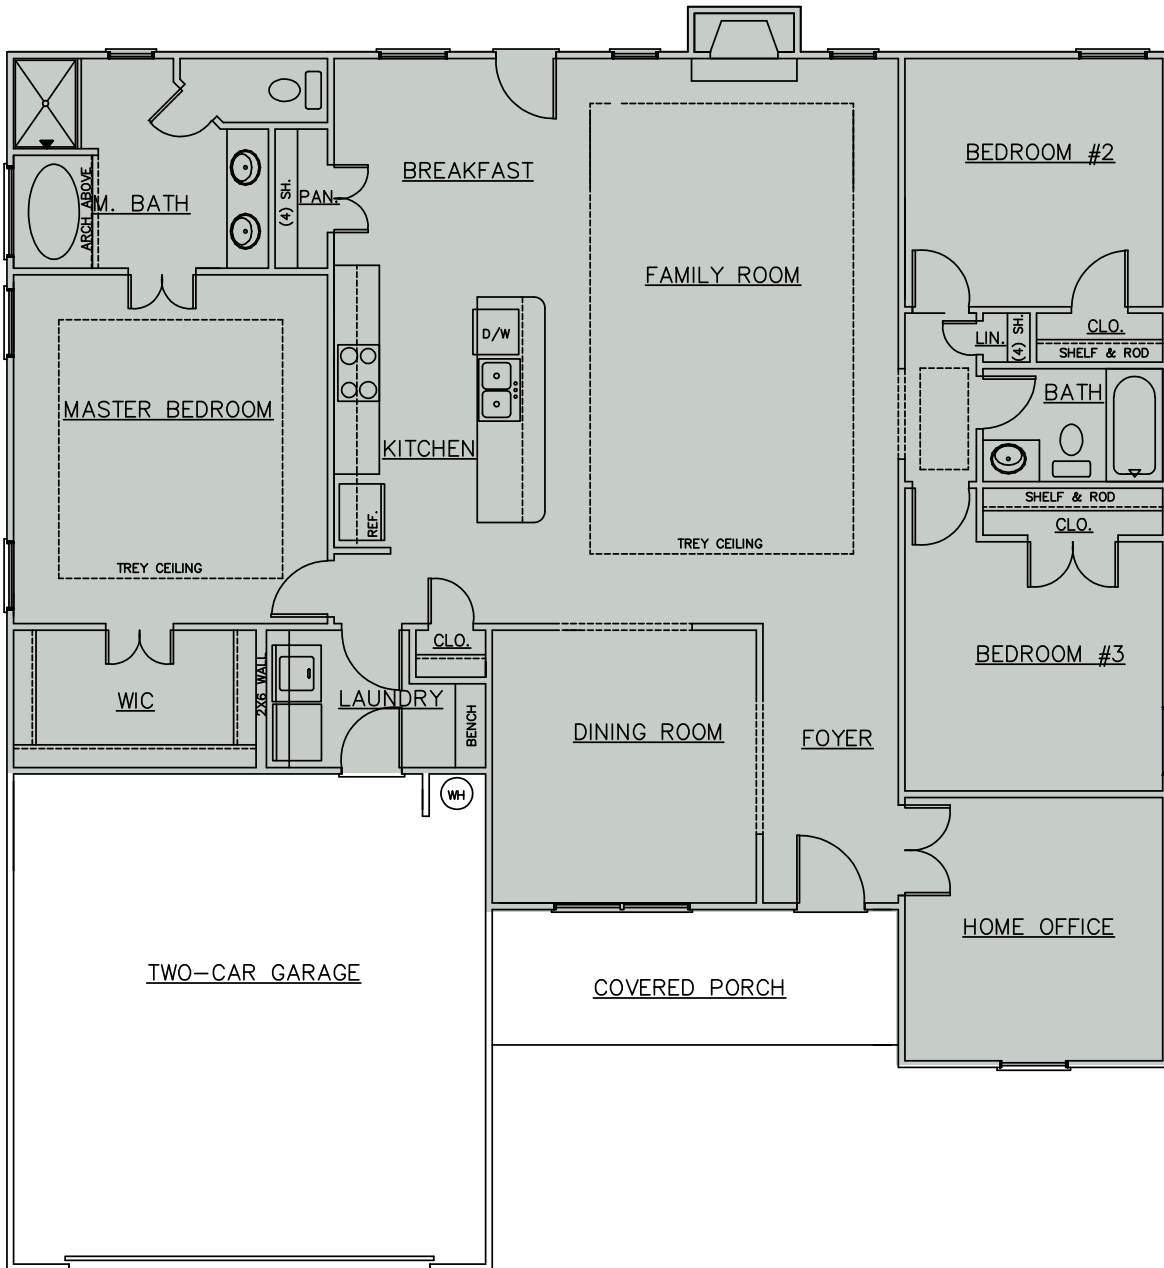

# THE JACKSON

3 Beds | 2 Baths  
1,910 Sq. Ft.

[emchomesga.com](http://emchomesga.com)

\*Information is believed to be accurate but is not warranted. Subject to change without notice. Square footage is approximate.

# THE JACKSON

**EMChomes**  
Opening Doors

3 Beds | 2 Baths  
1,910 Sq. Ft.

[emchomesga.com](http://emchomesga.com)

\*Information is believed to be accurate but is not warranted. Subject to change without notice. Square footage is approximate.