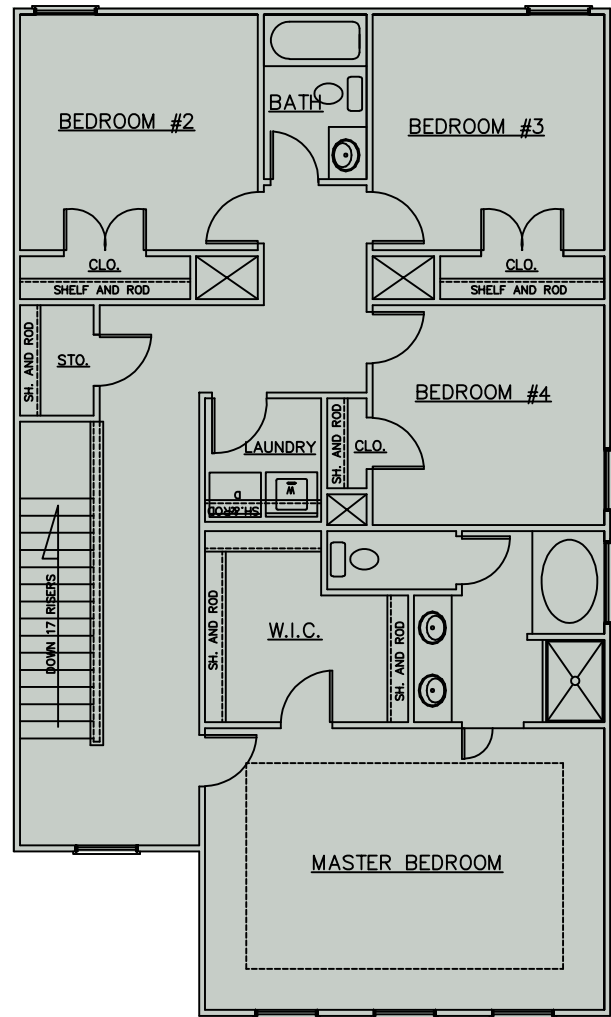

THE JEFFERSON

4 Beds | 2.5 Baths
2,400 Sq. Ft.

emchomesga.com

*Information is believed to be accurate but is not warranted. Subject to change without notice. Square footage is approximate.

THE JEFFERSON

EMChomes
Opening Doors

4 Beds | 2.5 Baths
2,400 Sq. Ft.

FIRST FLOOR

SECOND FLOOR

emchomesga.com

*Information is believed to be accurate but is not warranted. Subject to change without notice. Square footage is approximate.