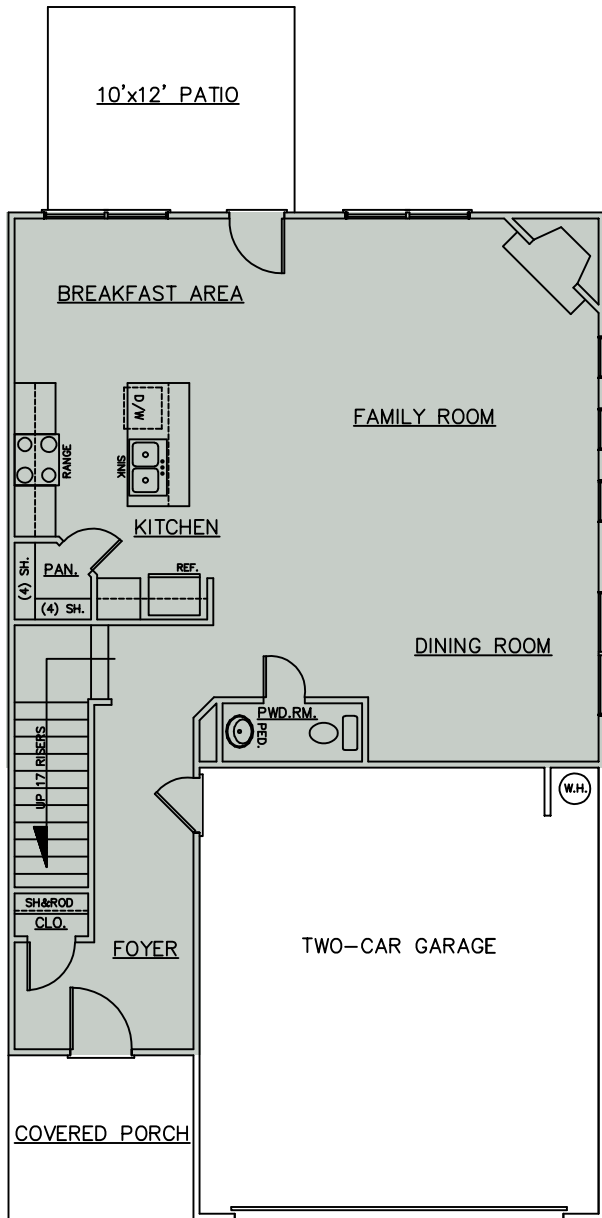

THE JEFFERSON

4 Beds | 2.5 Baths
2,400 Sq. Ft.

emchomesga.com

*Information is believed to be accurate but is not warranted. Subject to change without notice. Square footage is approximate.

THE JEFFERSON

EMChomes
Opening Doors

4 Beds | 2.5 Baths
2,400 Sq. Ft.

FIRST FLOOR

SECOND FLOOR

emchomesga.com

*Information is believed to be accurate but is not warranted. Subject to change without notice. Square footage is approximate.