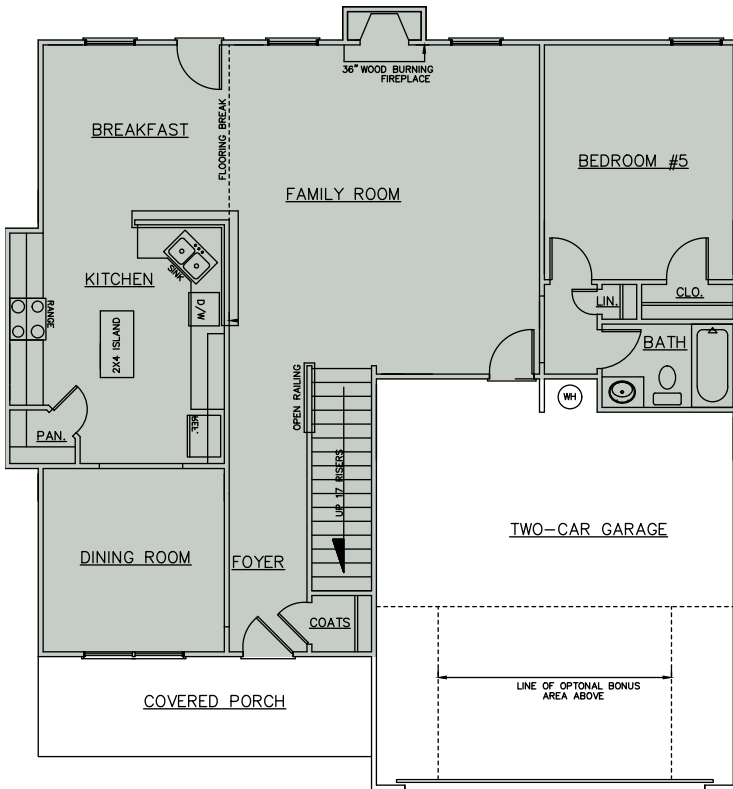

# THE BRADLEY

5 Beds | 3 Baths  
2,890 Sq. Ft.

[emchomesga.com](http://emchomesga.com)

\*Information is believed to be accurate but is not warranted. Subject to change without notice. Square footage is approximate.