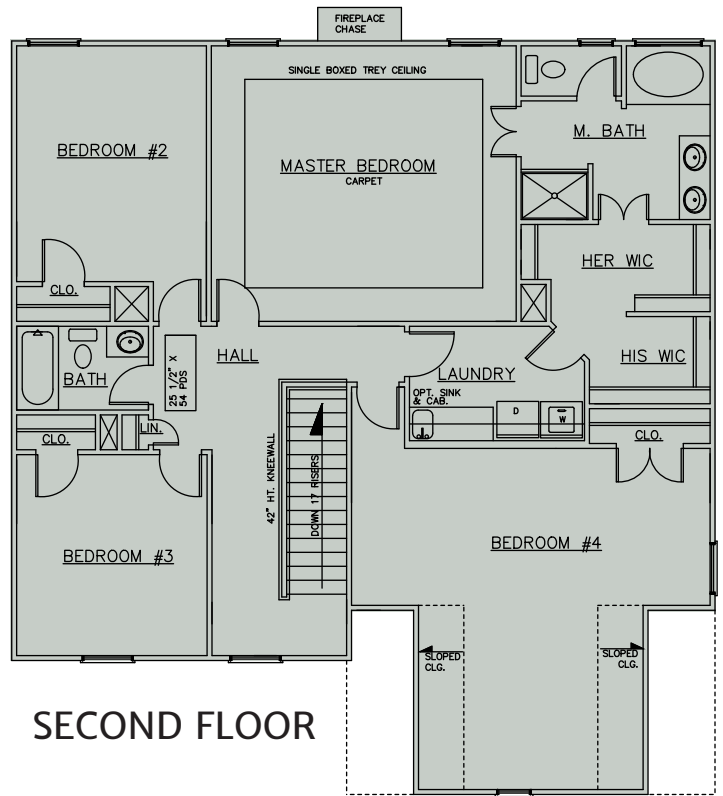

# THE BRADLEY

5 Beds | 3 Baths  
2,890 Sq. Ft.

[emchomesga.com](http://emchomesga.com)

\*Information is believed to be accurate but is not warranted. Subject to change without notice. Square footage is approximate.