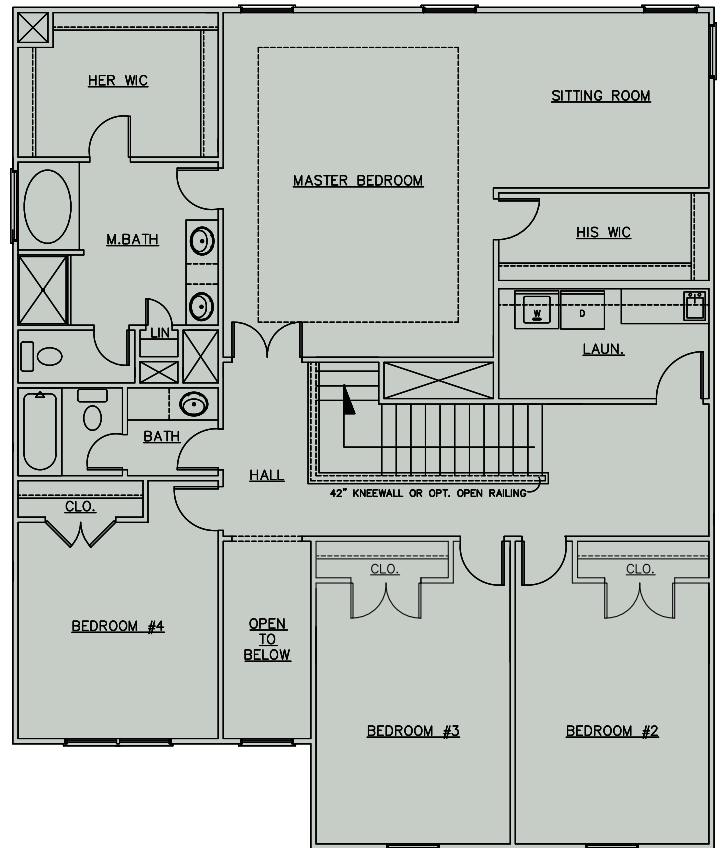

THE CHADWICK

EMChomes
Opening Doors

4 Beds | 3 Baths
3,099 Sq. Ft.

emchomes.com

*Information is believed to be accurate but is not warranted. Subject to change without notice. Square footage is approximate.

THE CHADWICK

4 Beds | 3 Baths
3,099 Sq. Ft.

FIRST FLOOR

SECOND FLOOR

emchomes.com

*Information is believed to be accurate but is not warranted. Subject to change without notice. Square footage is approximate.