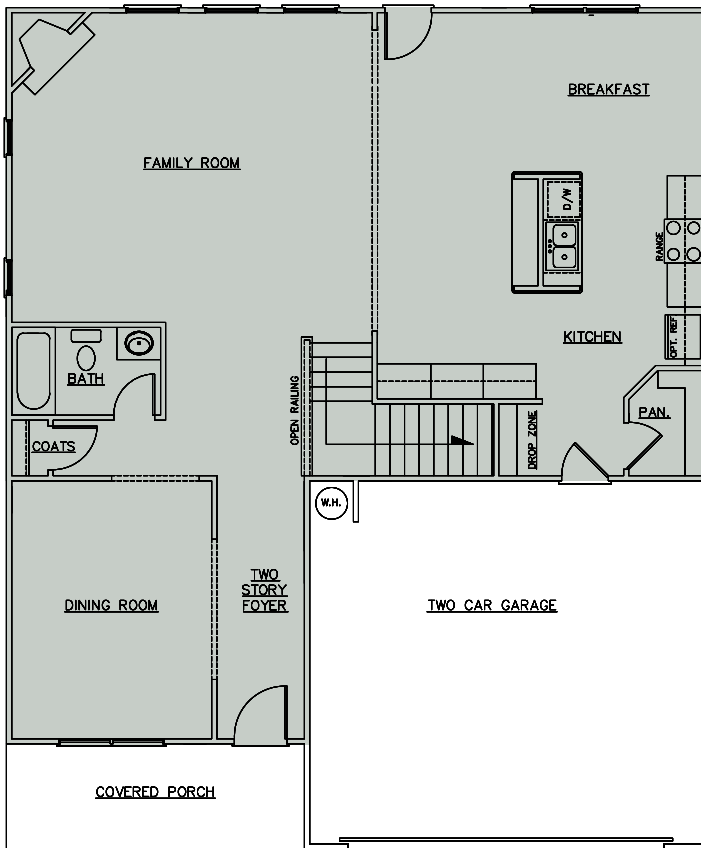

THE CHADWICK

EMChomes
Opening Doors

4 Beds | 3 Baths
3,099 Sq. Ft.

emchomes.com

*Information is believed to be accurate but is not warranted. Subject to change without notice. Square footage is approximate.

THE CHADWICK

4 Beds | 3 Baths
3,099 Sq. Ft.

FIRST FLOOR

SECOND FLOOR

emchomes.com

*Information is believed to be accurate but is not warranted. Subject to change without notice. Square footage is approximate.