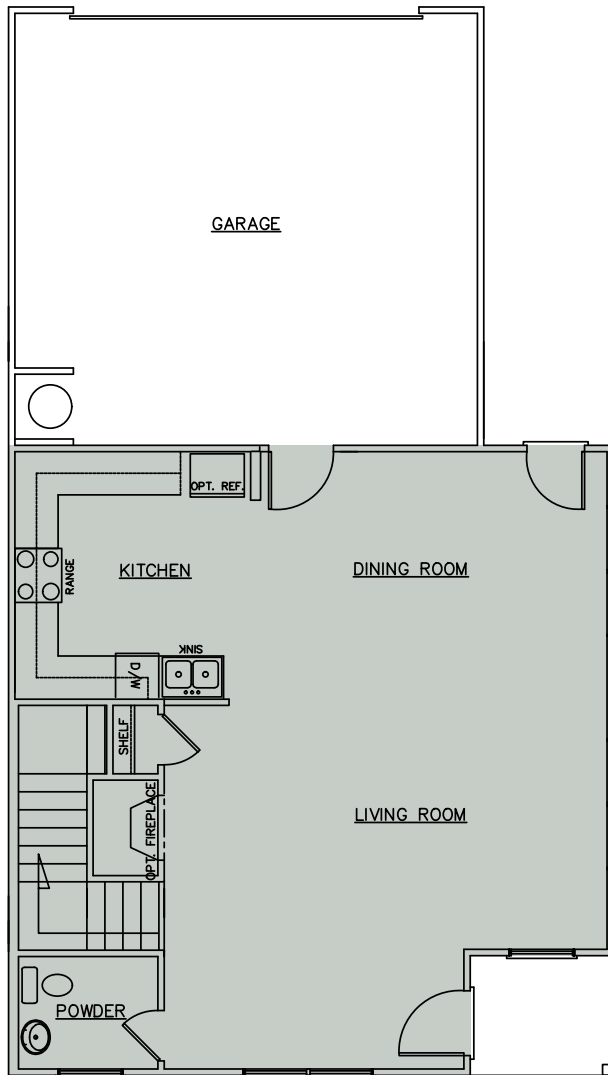

THE NATHANIEL

EMChomes
Opening Doors

3 Beds | 2.5 Baths
1,550 Sq. Ft.

emchomesga.com

*Information is believed to be accurate but is not warranted. Subject to change without notice. Square footage is approximate.

THE NATHANIEL

EMChomes
Opening Doors

3 Beds | 2.5 Baths
1,550 Sq. Ft.

FIRST FLOOR

SECOND FLOOR

emchomesga.com

*Information is believed to be accurate but is not warranted. Subject to change without notice. Square footage is approximate.