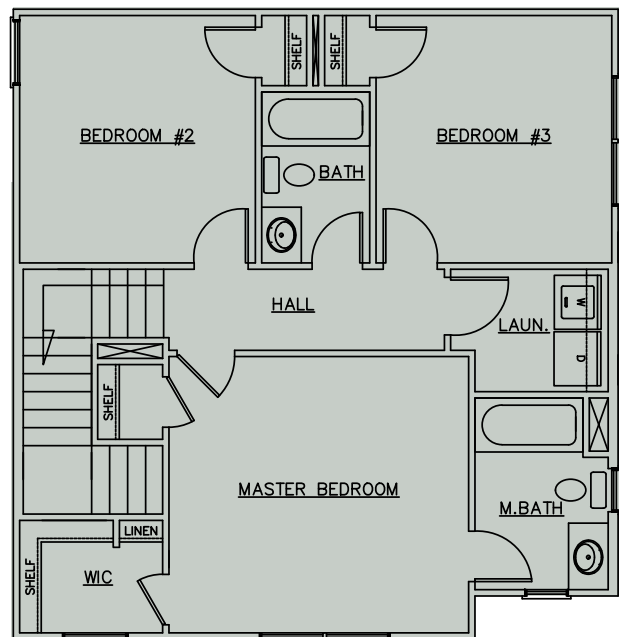

THE NATHANIEL

EMChomes
Opening Doors

3 Beds | 2.5 Baths
1,550 Sq. Ft.

emchomesga.com

*Information is believed to be accurate but is not warranted. Subject to change without notice. Square footage is approximate.

THE NATHANIEL

EMChomes
Opening Doors

3 Beds | 2.5 Baths
1,550 Sq. Ft.

FIRST FLOOR

SECOND FLOOR

emchomesga.com

*Information is believed to be accurate but is not warranted. Subject to change without notice. Square footage is approximate.