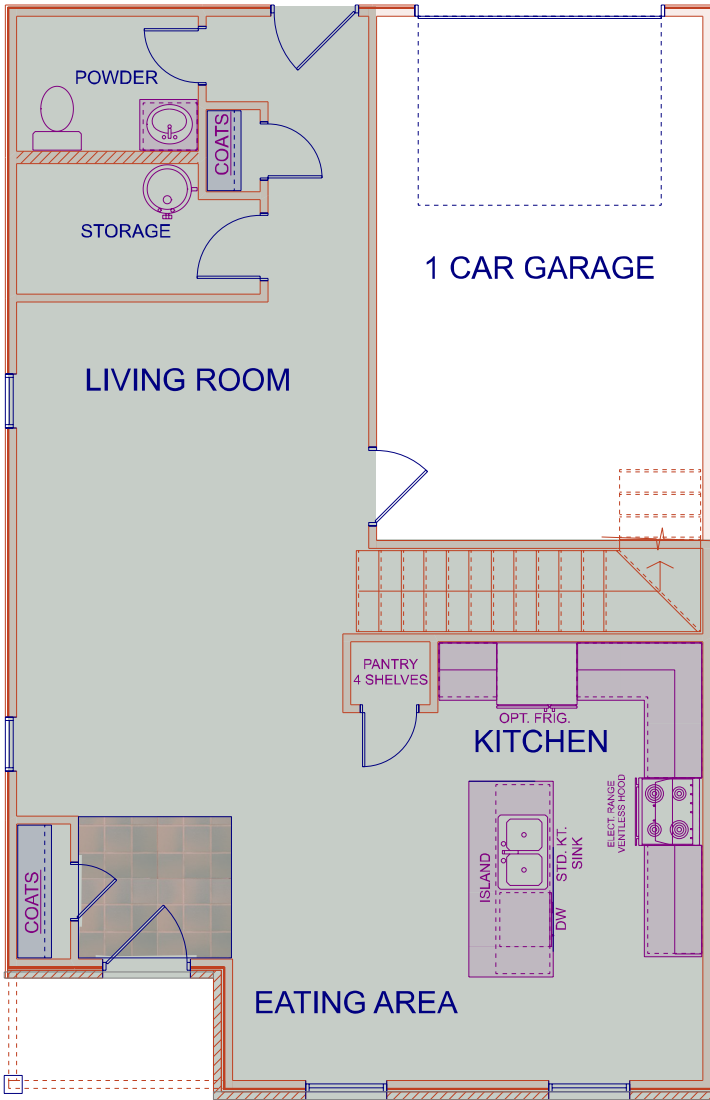

THE OWEN

3 Beds | 2.5 Baths
1,755 Sq. Ft.

emchomesga.com

*Information is believed to be accurate but is not warranted. Subject to change without notice. Square footage is approximate.

THE OWEN

EMChomes
Opening Doors

3 Beds | 2.5 Baths
1,755 Sq. Ft.

FIRST FLOOR

SECOND FLOOR

emchomesga.com

*Information is believed to be accurate but is not warranted. Subject to change without notice. Square footage is approximate.