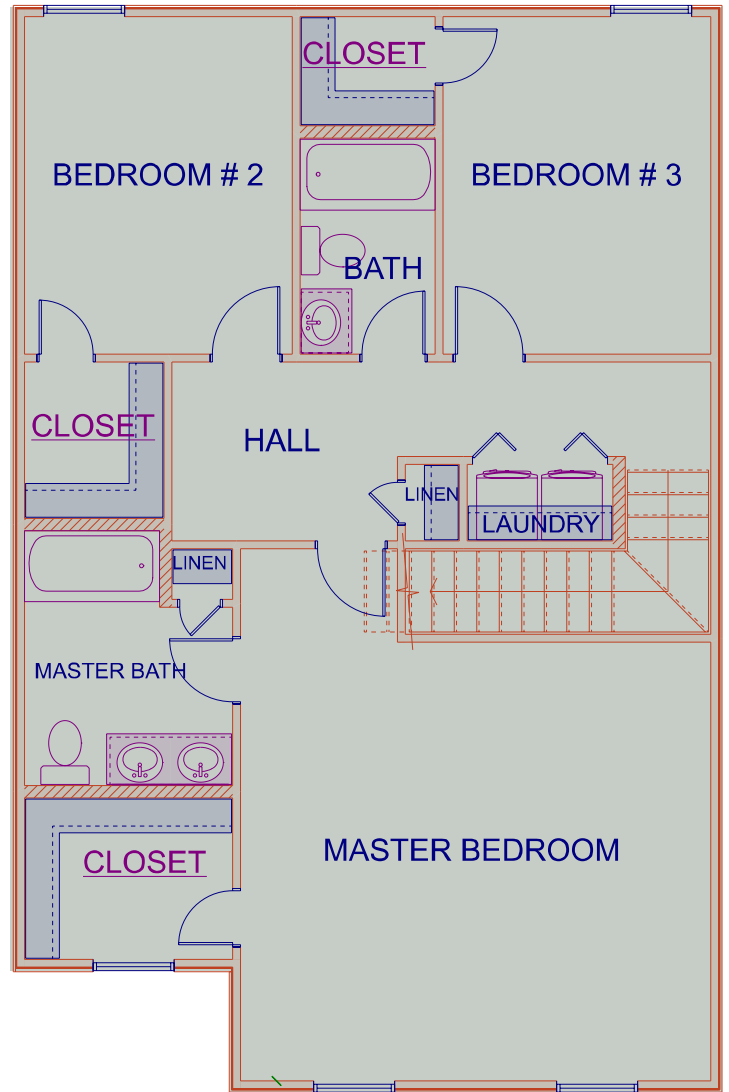

THE OWEN

3 Beds | 2.5 Baths
1,755 Sq. Ft.

emchomesga.com

*Information is believed to be accurate but is not warranted. Subject to change without notice. Square footage is approximate.

THE OWEN

EMChomes
Opening Doors

3 Beds | 2.5 Baths
1,755 Sq. Ft.

FIRST FLOOR

SECOND FLOOR

emchomesga.com

*Information is believed to be accurate but is not warranted. Subject to change without notice. Square footage is approximate.