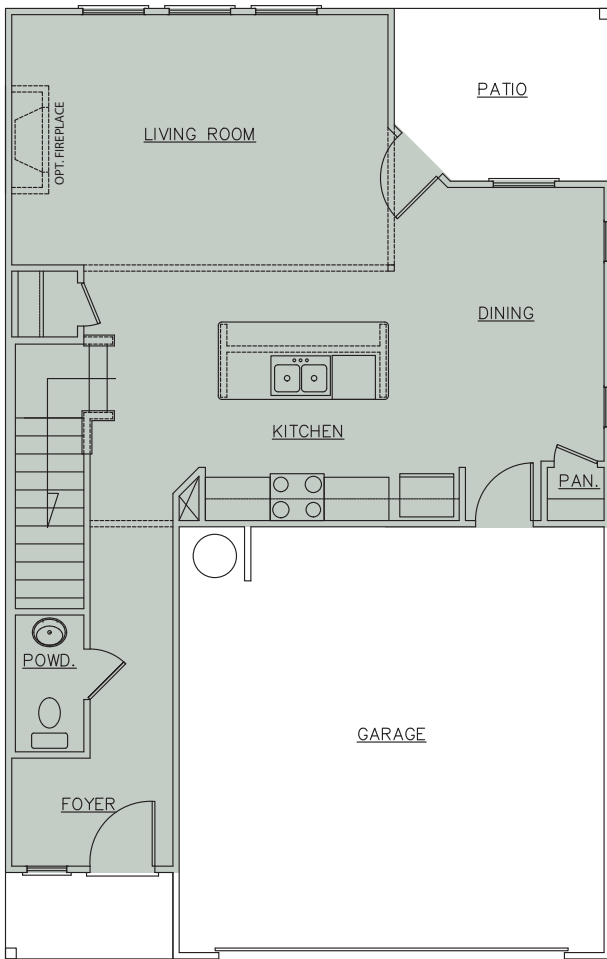

THE PATTERSON

EMChomes
Opening Doors

3 Beds | 2.5 Baths
1,856 Sq. Ft.

emchomes.com

*Information is believed to be accurate but is not warranted. Subject to change without notice. Square footage is approximate.

THE PATTERSON

3 Beds | 2.5 Baths
1,856 Sq. Ft.

FIRST FLOOR

SECOND FLOOR