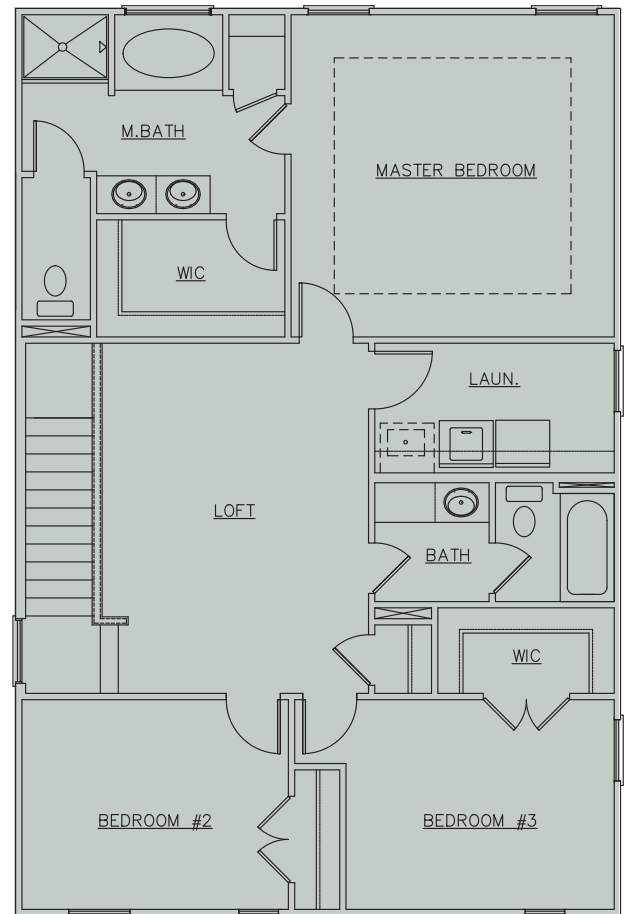

THE PATTERSON

EMChomes
Opening Doors

3 Beds | 2.5 Baths
1,856 Sq. Ft.

emchomes.com

*Information is believed to be accurate but is not warranted. Subject to change without notice. Square footage is approximate.

THE PATTERSON

3 Beds | 2.5 Baths
1,856 Sq. Ft.

FIRST FLOOR

SECOND FLOOR