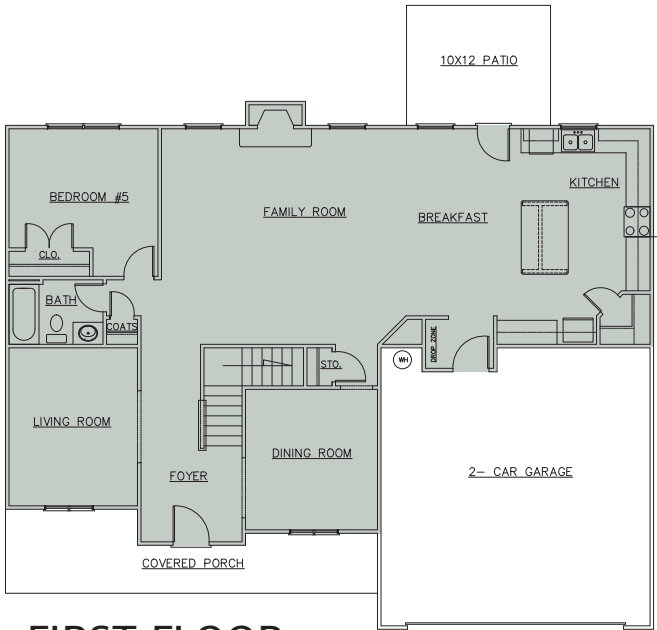

THE GARRISON

5 Beds | 3-4 Baths
3,369 Sq. Ft.

emchomes.com

*Information is believed to be accurate but is not warranted. Subject to change without notice. Square footage is approximate.

THE GARRISON

EMChomes
Opening Doors

5 Beds | 3-4 Baths
3,369 Sq. Ft.

FIRST FLOOR

SECOND FLOOR