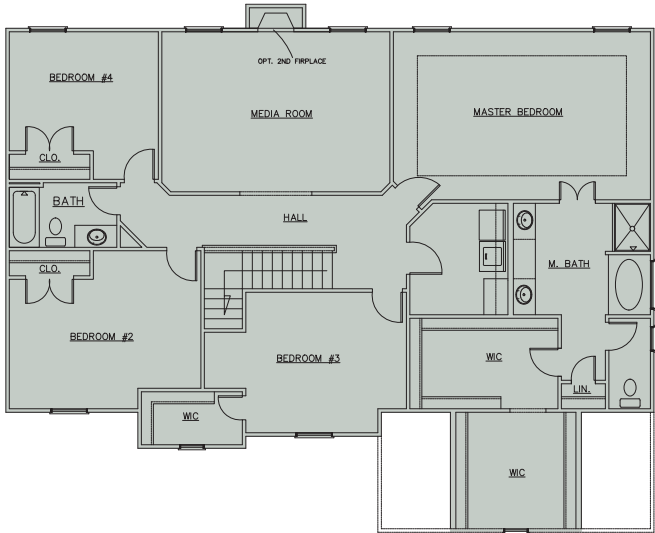

THE GARRISON

5 Beds | 3-4 Baths
3,369 Sq. Ft.

emchomes.com

*Information is believed to be accurate but is not warranted. Subject to change without notice. Square footage is approximate.

THE GARRISON

EMChomes
Opening Doors

5 Beds | 3-4 Baths
3,369 Sq. Ft.

FIRST FLOOR

SECOND FLOOR