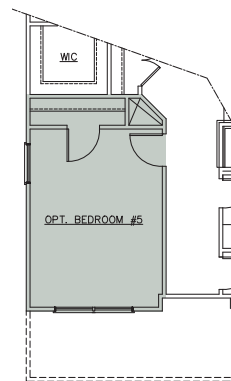

THE McINTYRE

EMChomes
Opening Doors

4-5 Beds | 4 Baths
2,619 Sq. Ft.

emchomes.com

*Information is believed to be accurate but is not warranted. Subject to change without notice. Square footage is approximate.

THE McINTYRE

4-5 Beds | 4 Baths
2,619 Sq. Ft.

COVERED FIREPLACE OPTION

FIRST FLOOR

OPT. BEDROOM #5

SECOND FLOOR

emchomes.com

*Information is believed to be accurate but is not warranted. Subject to change without notice. Square footage is approximate.