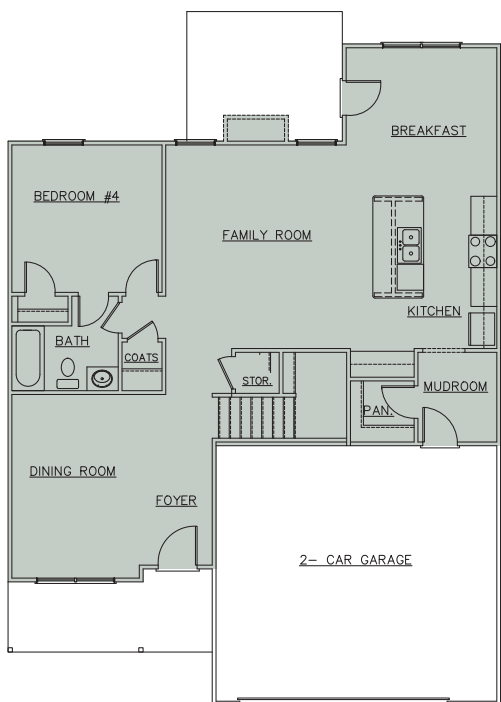

THE McINTYRE

EMChomes
Opening Doors

4-5 Beds | 4 Baths
2,619 Sq. Ft.

emchomes.com

*Information is believed to be accurate but is not warranted. Subject to change without notice. Square footage is approximate.

THE McINTYRE

4-5 Beds | 4 Baths
2,619 Sq. Ft.

COVERED FIREPLACE OPTION

FIRST FLOOR

OPT. BEDROOM #5

SECOND FLOOR

emchomes.com

*Information is believed to be accurate but is not warranted. Subject to change without notice. Square footage is approximate.