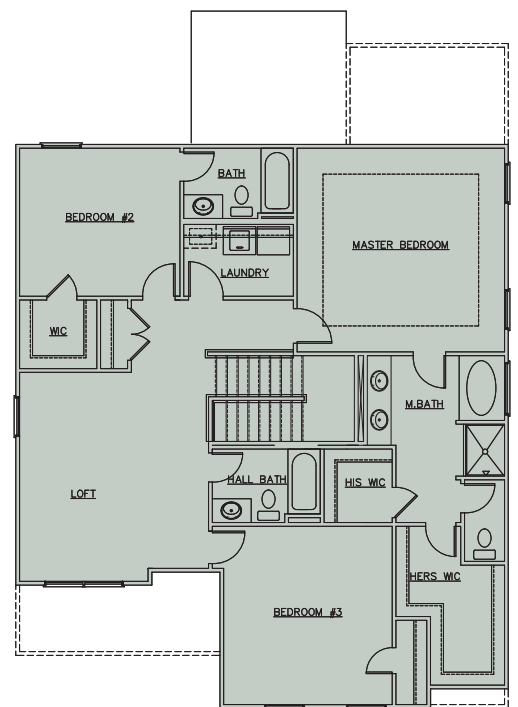

THE McINTYRE

EMChomes
Opening Doors

4-5 Beds | 4 Baths
2,619 Sq. Ft.

emchomes.com

*Information is believed to be accurate but is not warranted. Subject to change without notice. Square footage is approximate.

THE McINTYRE

4-5 Beds | 4 Baths
2,619 Sq. Ft.

COVERED FIREPLACE OPTION

FIRST FLOOR

OPT. BEDROOM #5

SECOND FLOOR

emchomes.com

*Information is believed to be accurate but is not warranted. Subject to change without notice. Square footage is approximate.