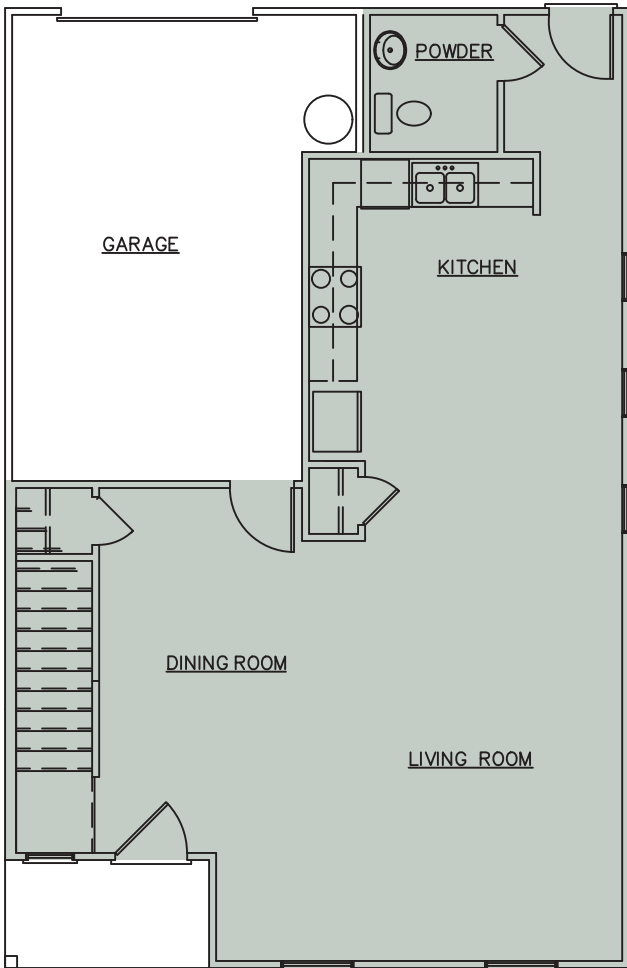

THE OLSON

EMChomes
Opening Doors

3 Beds | 2.5 Baths
1,690 Sq. Ft.

emchomes.com

*Information is believed to be accurate but is not warranted. Subject to change without notice. Square footage is approximate.

THE OLSON

3 Beds | 2.5 Baths
1,690 Sq. Ft.

FIRST FLOOR

SECOND FLOOR

emchomes.com

*Information is believed to be accurate but is not warranted. Subject to change without notice. Square footage is approximate.