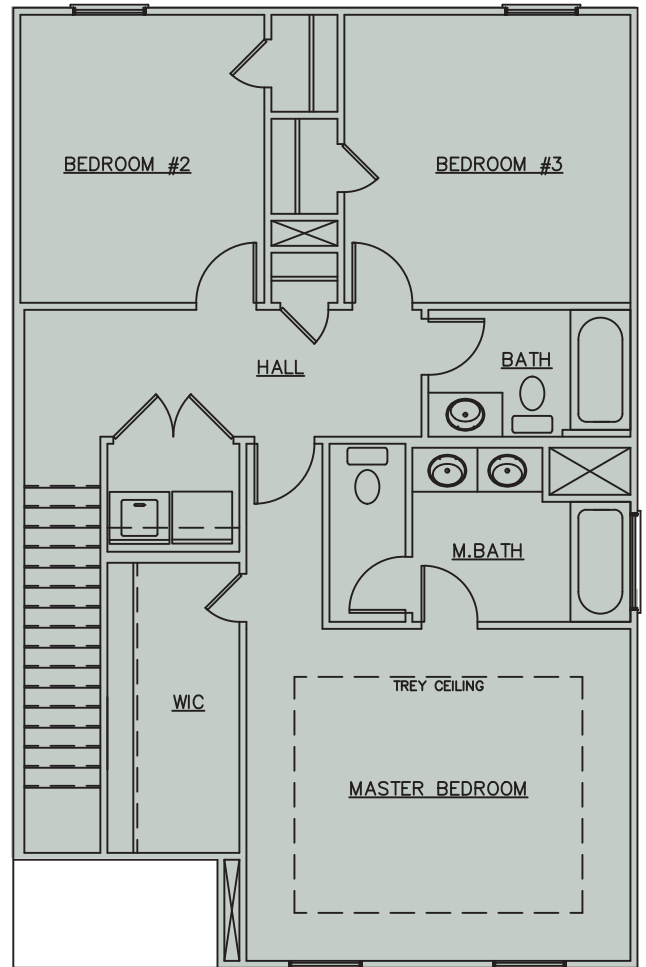

THE OLSON

EMChomes
Opening Doors

3 Beds | 2.5 Baths
1,690 Sq. Ft.

emchomes.com

*Information is believed to be accurate but is not warranted. Subject to change without notice. Square footage is approximate.

THE OLSON

3 Beds | 2.5 Baths
1,690 Sq. Ft.

FIRST FLOOR

SECOND FLOOR

emchomes.com

*Information is believed to be accurate but is not warranted. Subject to change without notice. Square footage is approximate.