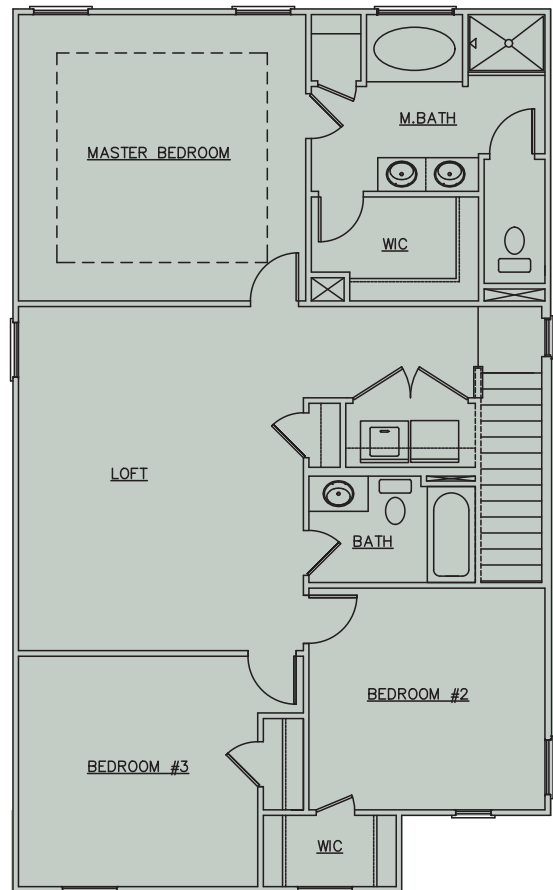

THE PETERSON

EMChomes
Opening Doors

3 Beds | 2.5 Baths
2,074 Sq. Ft.

emchomes.com

*Information is believed to be accurate but is not warranted. Subject to change without notice. Square footage is approximate.

THE PETERSON

EMChomes
Opening Doors

3 Beds | 2.5 Baths
2,074 Sq. Ft.

FIRST FLOOR

SECOND FLOOR

emchomes.com

*Information is believed to be accurate but is not warranted. Subject to change without notice. Square footage is approximate.