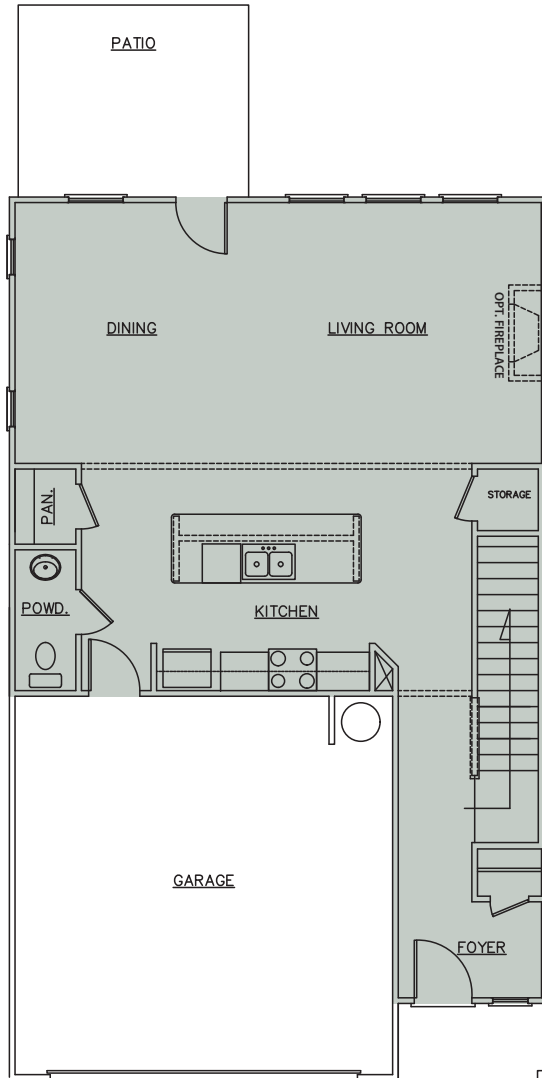

THE PETERSON

EMChomes
Opening Doors

3 Beds | 2.5 Baths
2,074 Sq. Ft.

emchomes.com

*Information is believed to be accurate but is not warranted. Subject to change without notice. Square footage is approximate.

THE PETERSON

EMChomes
Opening Doors

3 Beds | 2.5 Baths
2,074 Sq. Ft.

FIRST FLOOR

SECOND FLOOR

emchomes.com

*Information is believed to be accurate but is not warranted. Subject to change without notice. Square footage is approximate.