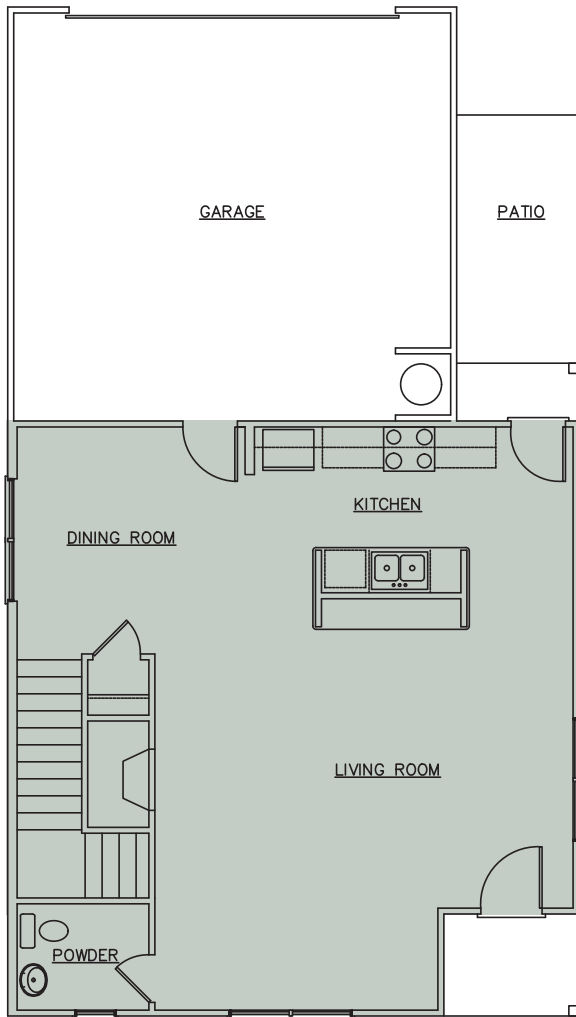

THE NASH

EMChomes
Opening Doors

3 Beds | 2.5 Baths
1,621 Sq. Ft.

emchomes.com

*Information is believed to be accurate but is not warranted. Subject to change without notice. Square footage is approximate.

THE NASH

EMChomes
Opening Doors

3 Beds | 2.5 Baths
1,621 Sq. Ft.

FIRST FLOOR

SECOND FLOOR

emchomes.com

*Information is believed to be accurate but is not warranted. Subject to change without notice. Square footage is approximate.