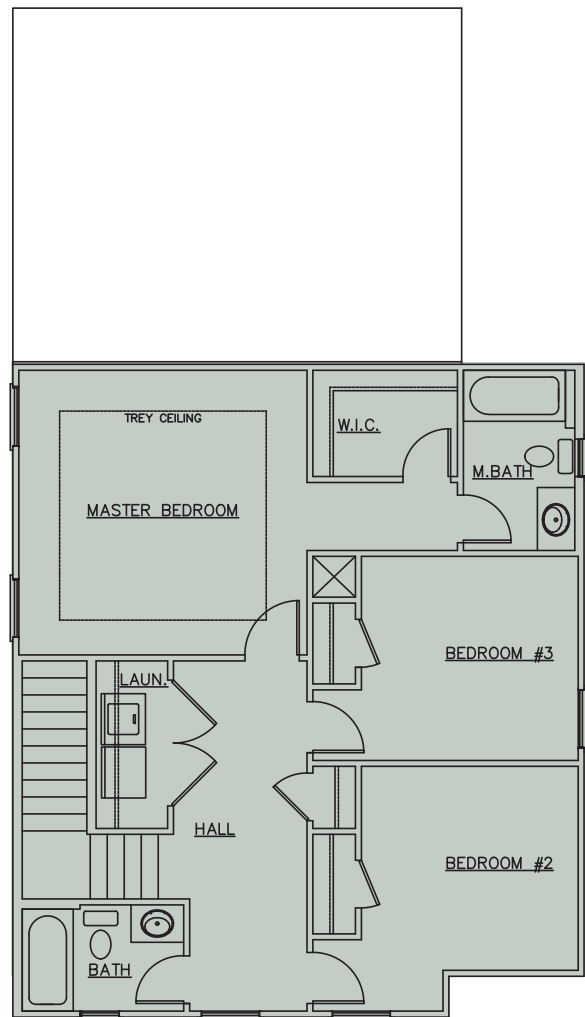

THE NASH

EMChomes
Opening Doors

3 Beds | 2.5 Baths
1,621 Sq. Ft.

emchomes.com

*Information is believed to be accurate but is not warranted. Subject to change without notice. Square footage is approximate.

THE NASH

EMChomes
Opening Doors

3 Beds | 2.5 Baths
1,621 Sq. Ft.

FIRST FLOOR

SECOND FLOOR

emchomes.com

*Information is believed to be accurate but is not warranted. Subject to change without notice. Square footage is approximate.