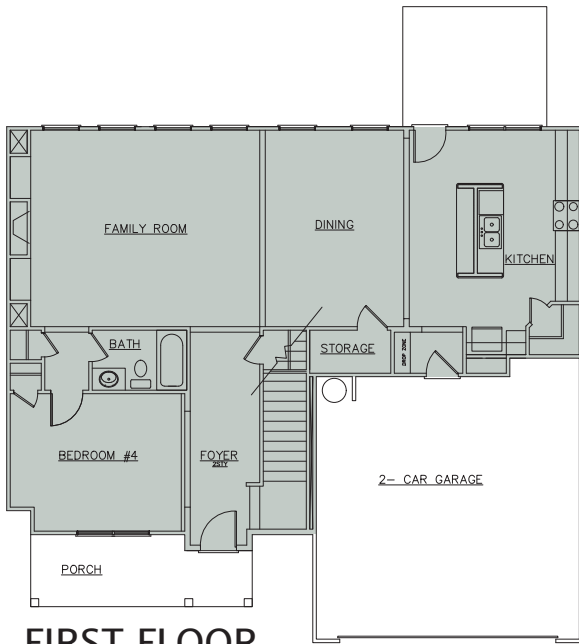

THE ELIZABETH

EMChomes
Opening Doors

4-5 Beds | 3-4 Baths
2,862 Sq. Ft.

emchomes.com

*Information is believed to be accurate but is not warranted. Subject to change without notice. Square footage is approximate.

THE ELIZABETH

4-5 Beds | 3-4 Baths
2,862 Sq. Ft.

OPT. COFFER CEILING

OPT. COVERED FIREPLACE

OPT. BEDROOM #5/BATH

FIRST FLOOR

OPT. UPGR. APPL.
PACK. LOC.

OPT. BUTLER PANTRY

SECOND FLOOR

emchomes.com

*Information is believed to be accurate but is not warranted. Subject to change without notice. Square footage is approximate.