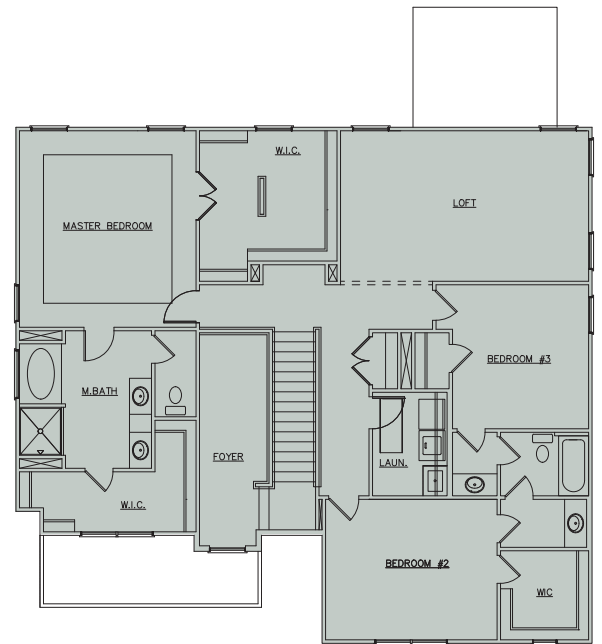

THE ELIZABETH

EMChomes
Opening Doors

4-5 Beds | 3-4 Baths
2,862 Sq. Ft.

emchomes.com

*Information is believed to be accurate but is not warranted. Subject to change without notice. Square footage is approximate.

THE ELIZABETH

4-5 Beds | 3-4 Baths
2,862 Sq. Ft.

OPT. COFFER CEILING

OPT. COVERED FIREPLACE

OPT. BEDROOM #5/BATH

FIRST FLOOR

OPT. UPGR. APPL.
PACK. LOC.

OPT. BUTLER PANTRY

SECOND FLOOR

emchomes.com

*Information is believed to be accurate but is not warranted. Subject to change without notice. Square footage is approximate.