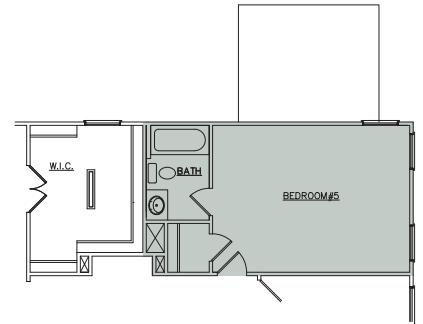

THE ELIZABETH

EMChomes
Opening Doors

4-5 Beds | 3-4 Baths
2,862 Sq. Ft.

emchomes.com

*Information is believed to be accurate but is not warranted. Subject to change without notice. Square footage is approximate.

THE ELIZABETH

4-5 Beds | 3-4 Baths
2,862 Sq. Ft.

OPT. COFFER CEILING

OPT. COVERED FIREPLACE

OPT. BEDROOM #5/BATH

FIRST FLOOR

OPT. UPGR. APPL.
PACK. LOC.

OPT. BUTLER PANTRY

SECOND FLOOR

emchomes.com

*Information is believed to be accurate but is not warranted. Subject to change without notice. Square footage is approximate.