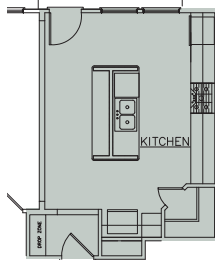

THE ELIZABETH

EMChomes
Opening Doors

4-5 Beds | 3-4 Baths
2,862 Sq. Ft.

emchomes.com

*Information is believed to be accurate but is not warranted. Subject to change without notice. Square footage is approximate.

THE ELIZABETH

4-5 Beds | 3-4 Baths
2,862 Sq. Ft.

OPT. COFFER CEILING

OPT. COVERED FIREPLACE

OPT. BEDROOM #5/BATH

FIRST FLOOR

OPT. UPGR. APPL.
PACK. LOC.

OPT. BUTLER PANTRY

SECOND FLOOR

emchomes.com

*Information is believed to be accurate but is not warranted. Subject to change without notice. Square footage is approximate.