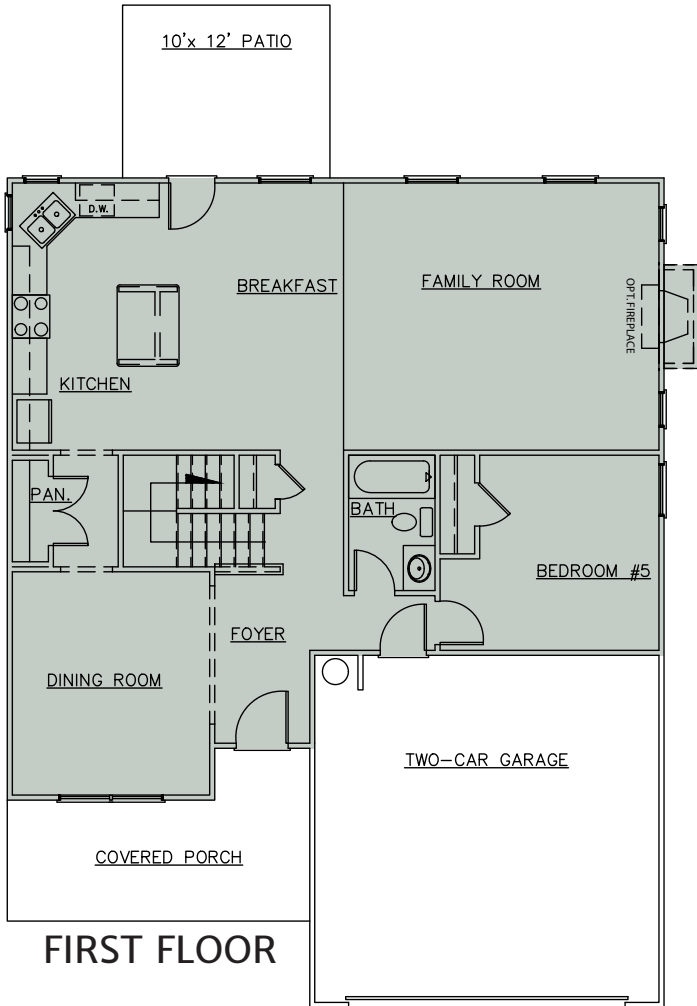

THE HARRISON

EMChomes
Opening Doors

5 Beds | 3 Baths
2,435 Sq. Ft.

emchomes.com

*Information is believed to be accurate but is not warranted. Subject to change without notice. Square footage is approximate.